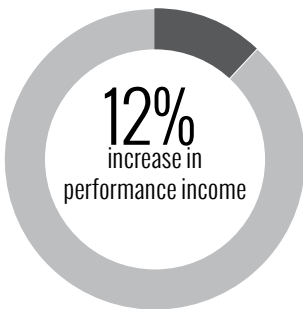

Tim and Denise Duffy

Financial Report ★

- Programs
└ \$494,956.99
- Fundraising
└ \$58,964.41
- Management
└ \$76,624.73

\$630,745.99

2012/13 TOTAL BUDGET

*first increase since 2007

VISIT US ONLINE

connect with us