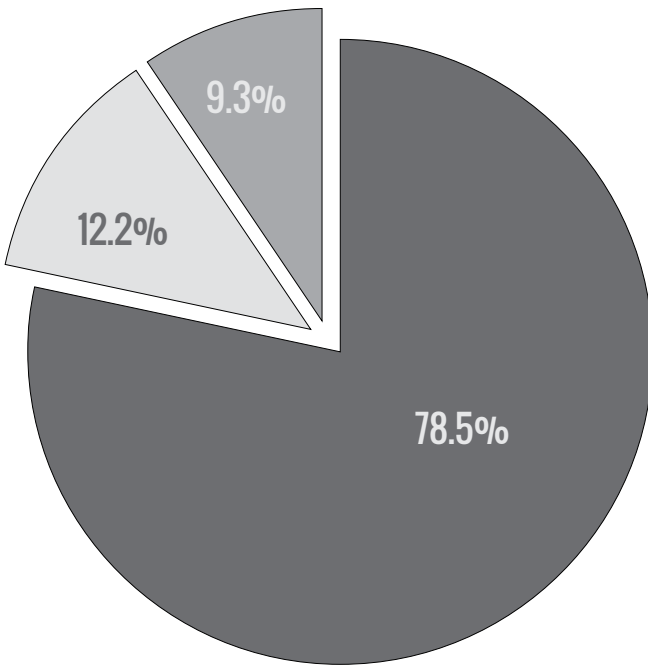

Financial Report ★

- Programs
  └ $494,956.99
- Fundraising
  └ $58,964.41
- Management
  └ $76,624.73

$630,745.99

2012/13 TOTAL BUDGET