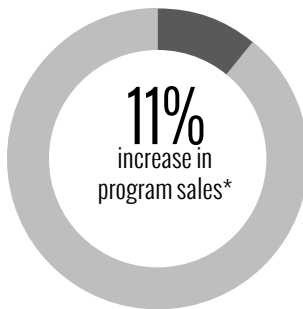

Tim and Denise Duffy

Financial Report ★

- Programs
└ \$494,956.99
- Fundraising
└ \$58,964.41
- Management
└ \$76,624.73

\$630,745.99

2012/13 TOTAL BUDGET

*first increase since 2007

VISIT US ONLINE

connect with us