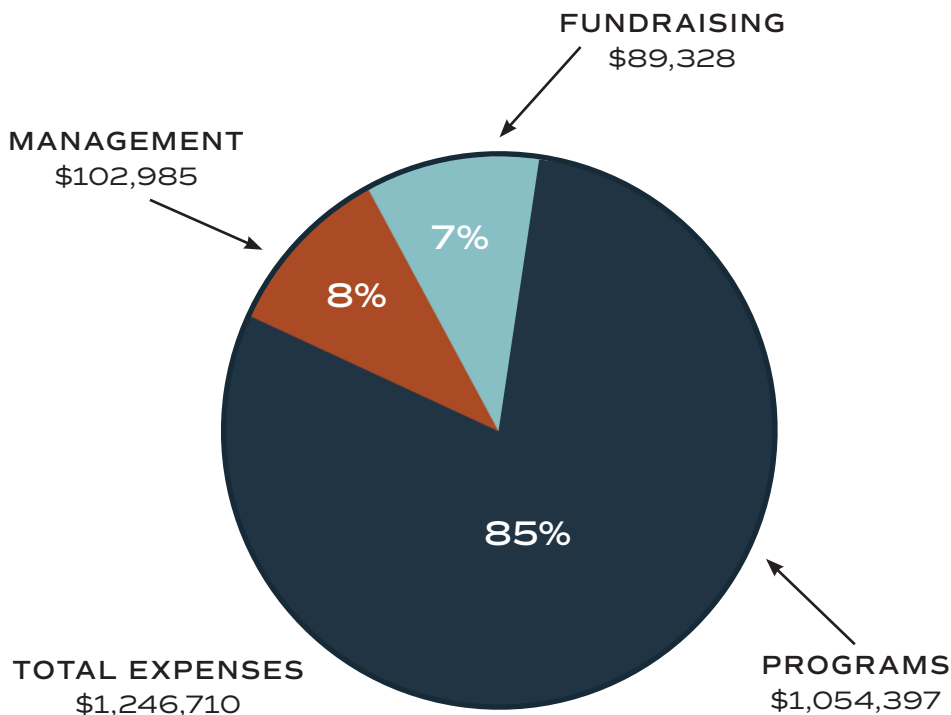

# 2021/22 FINANCIAL REPORT

*\*Audited financial statements available upon request*

LEFT: *Belinda & Ron Hunter, Hillsborough, North Carolina, 2023. Tim Duffy.*

RIGHT: *Captain Luke & Kim Catrall, Robins Island, New York, 2001. Tim Duffy.*